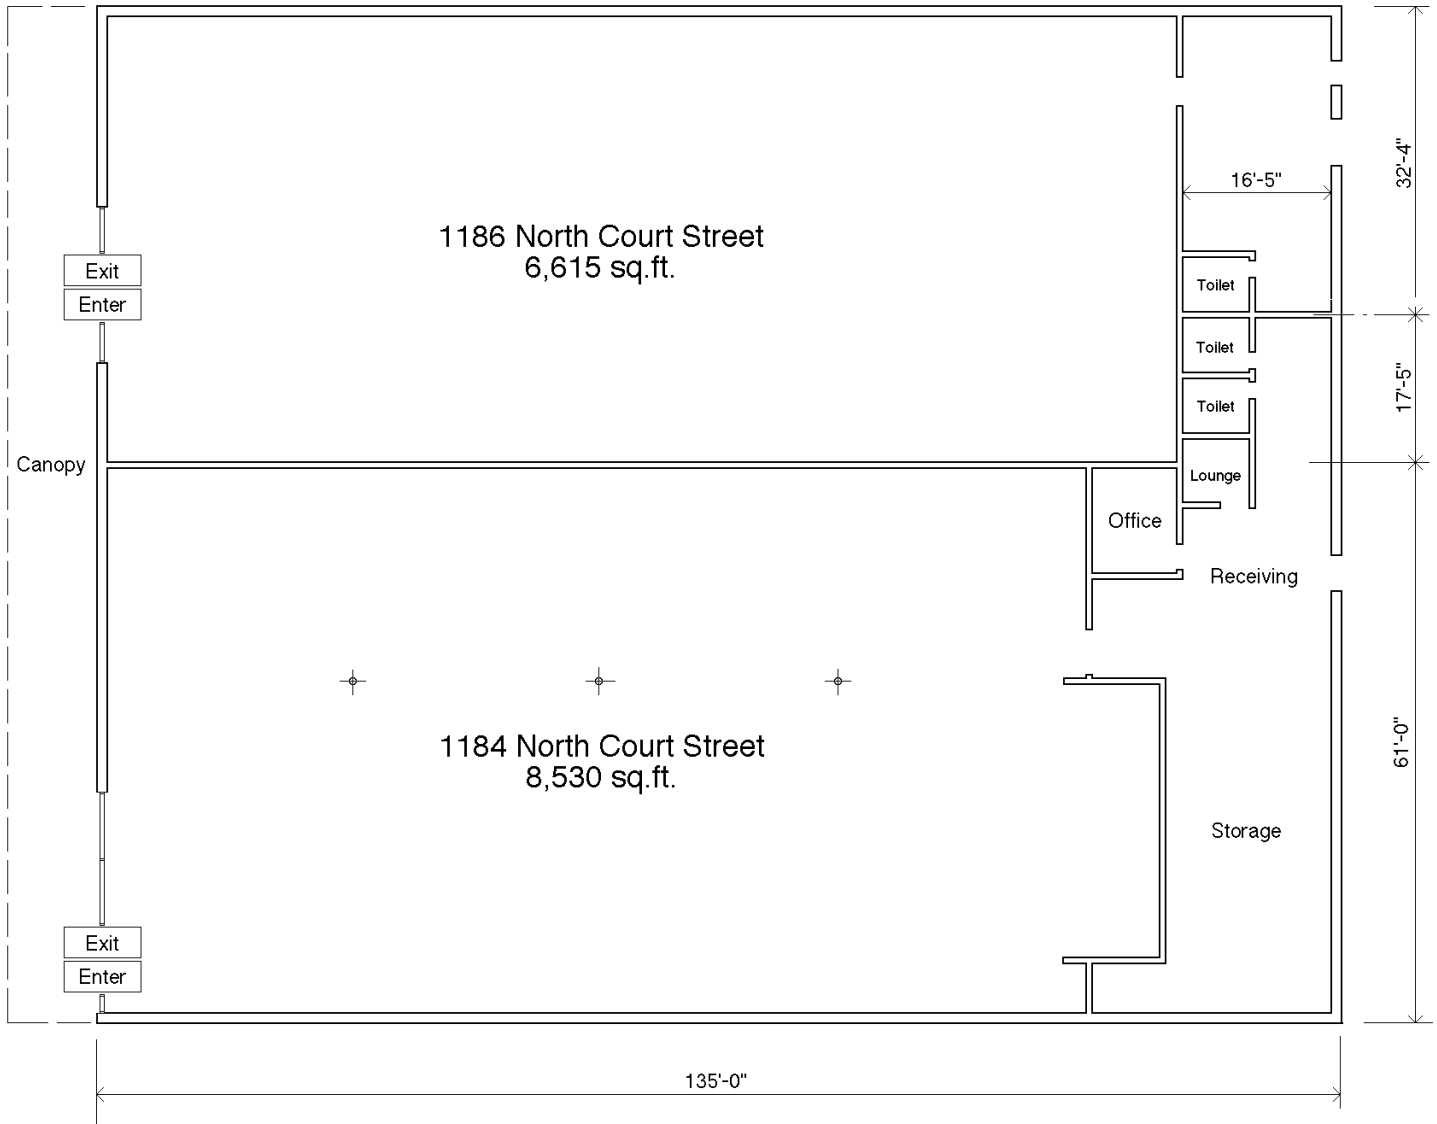

Circleville Plaza

BUILDING PLAN

0 10 20 30 40 50 feet North

For Details Call:

The Leathery Company
5 East Long Street
Columbus, Ohio 43215

Telephone: (614) 224-4440

SITE PLAN

0 500 feet North