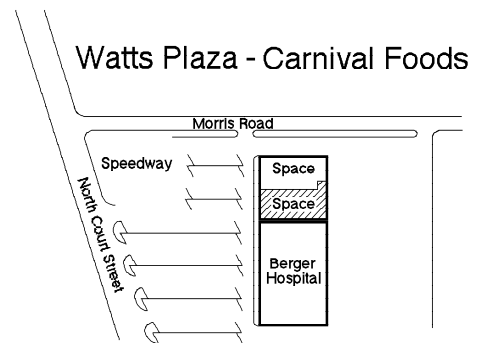

Circleville Plaza

BUILDING PLAN

0 10 20 30 40 50 feet North

For Details Call:

The Leathery Company
5 East Long Street
Columbus, Ohio 43215

Telephone: (614) 224-4440

SITE PLAN

0 500 feet North