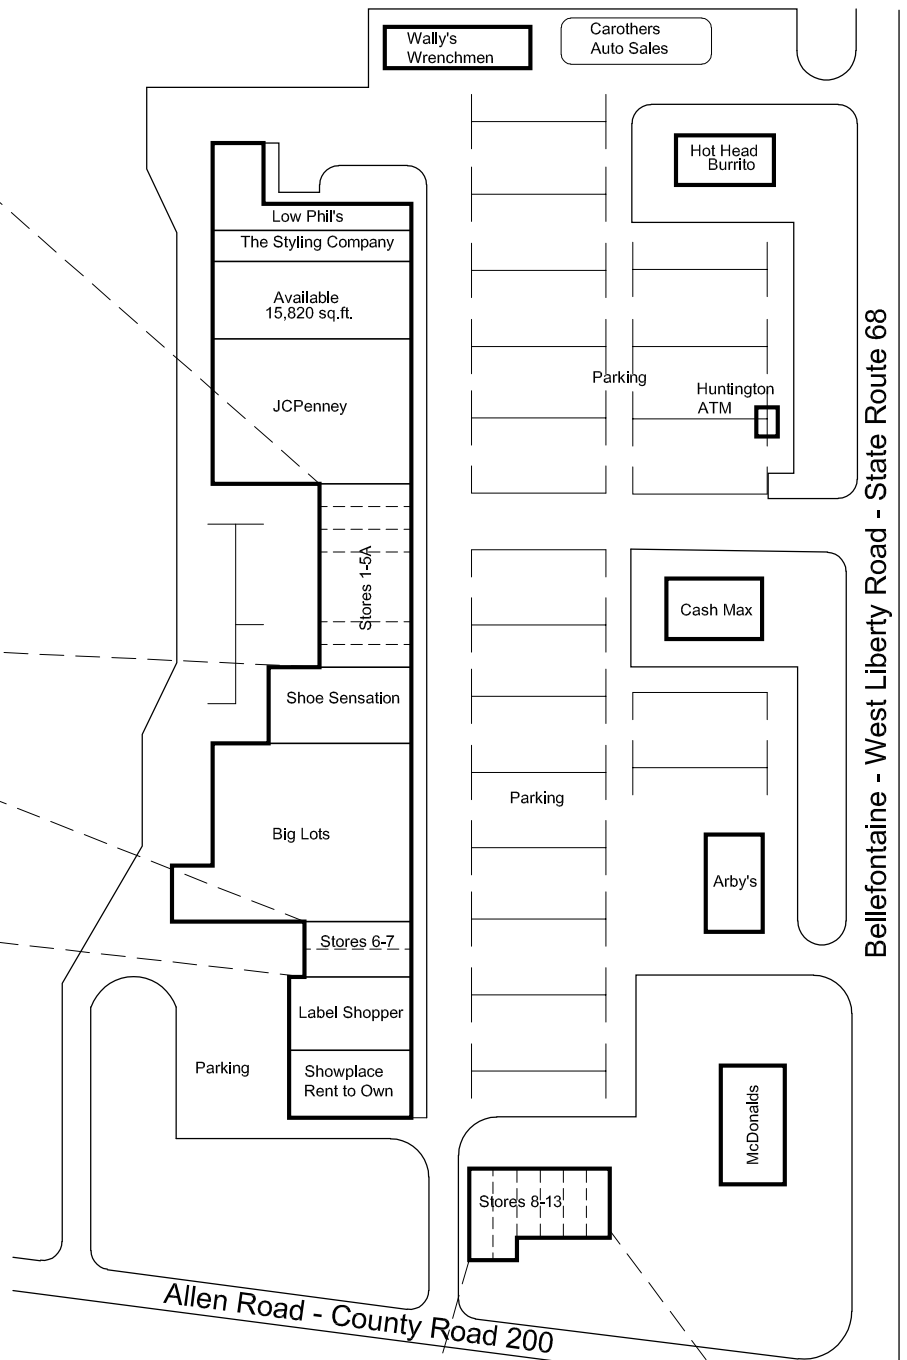

Fontaine Plaza Exhibit "A"

U.S. Route 68 & County Road 200
Bellefontaine, OH 43311

Shop No.	Street Address	Area sq.ft.	Tenant
01	1720 S. Main St.	1,600	Court House Square
02	1722 S. Main St.	1,600	Little Caesar's Pizza
03	1724 S. Main St.	1,600	Vapor Royal
04	1730 S. Main St.	4,800	Buckeye Spirit
05	1736 S. Main St.	1,600	Verizon Wireless
05A	1738 S. Main St.	1,600	Verizon Wireless
06	1770 S. Main St.	2,500	Unseen Elegance
07	1790 S. Main St.	2,500	Ohio Automobile Club
08	1860 S. Main St.	1,600	Family Urgent Care
09	1850 S. Main St.	1,600	Family Urgent Care
10	1840 S. Main St.	1,200	Liberty Tax Service
11	1830 S. Main St.	1,200	Haircuts -N-Such
12	1820 S. Main St.	1,200	U.S. Army Recruiters
13	1810 S. Main St.	1,200	Health Food Store