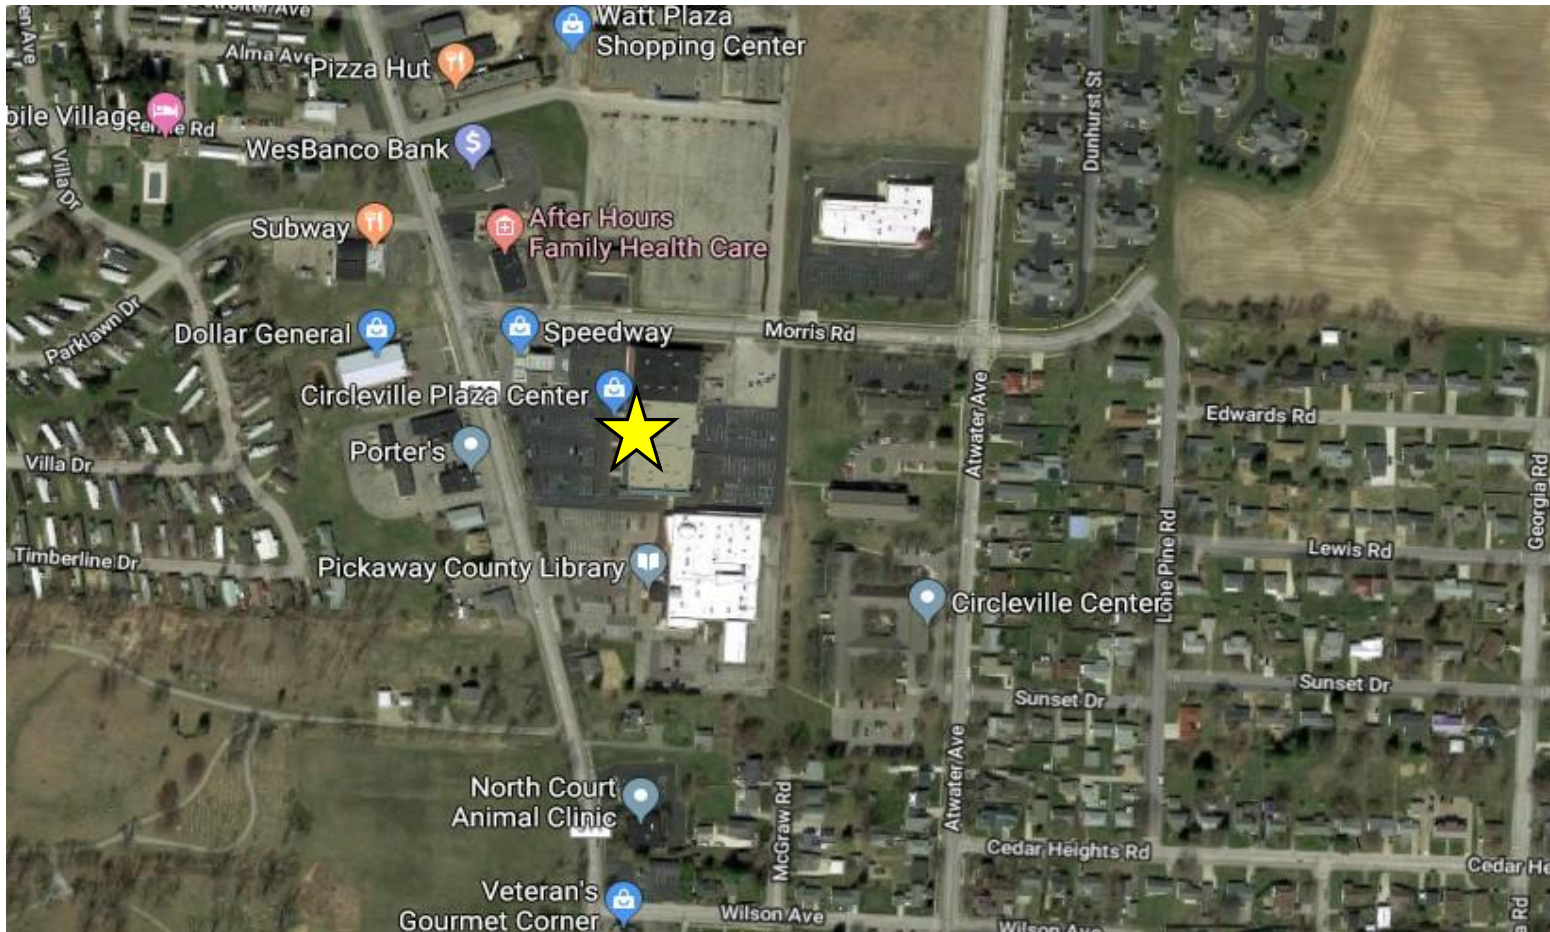

Circleville Plaza

PICKAWAY
COUNTY
CIRCLEVILLE,
OHIO

Key Demographics (5-Mile Radius)

Current Population
20,993

Current Households
8,282

Median Age
40

Avg. Household Income
$63,169