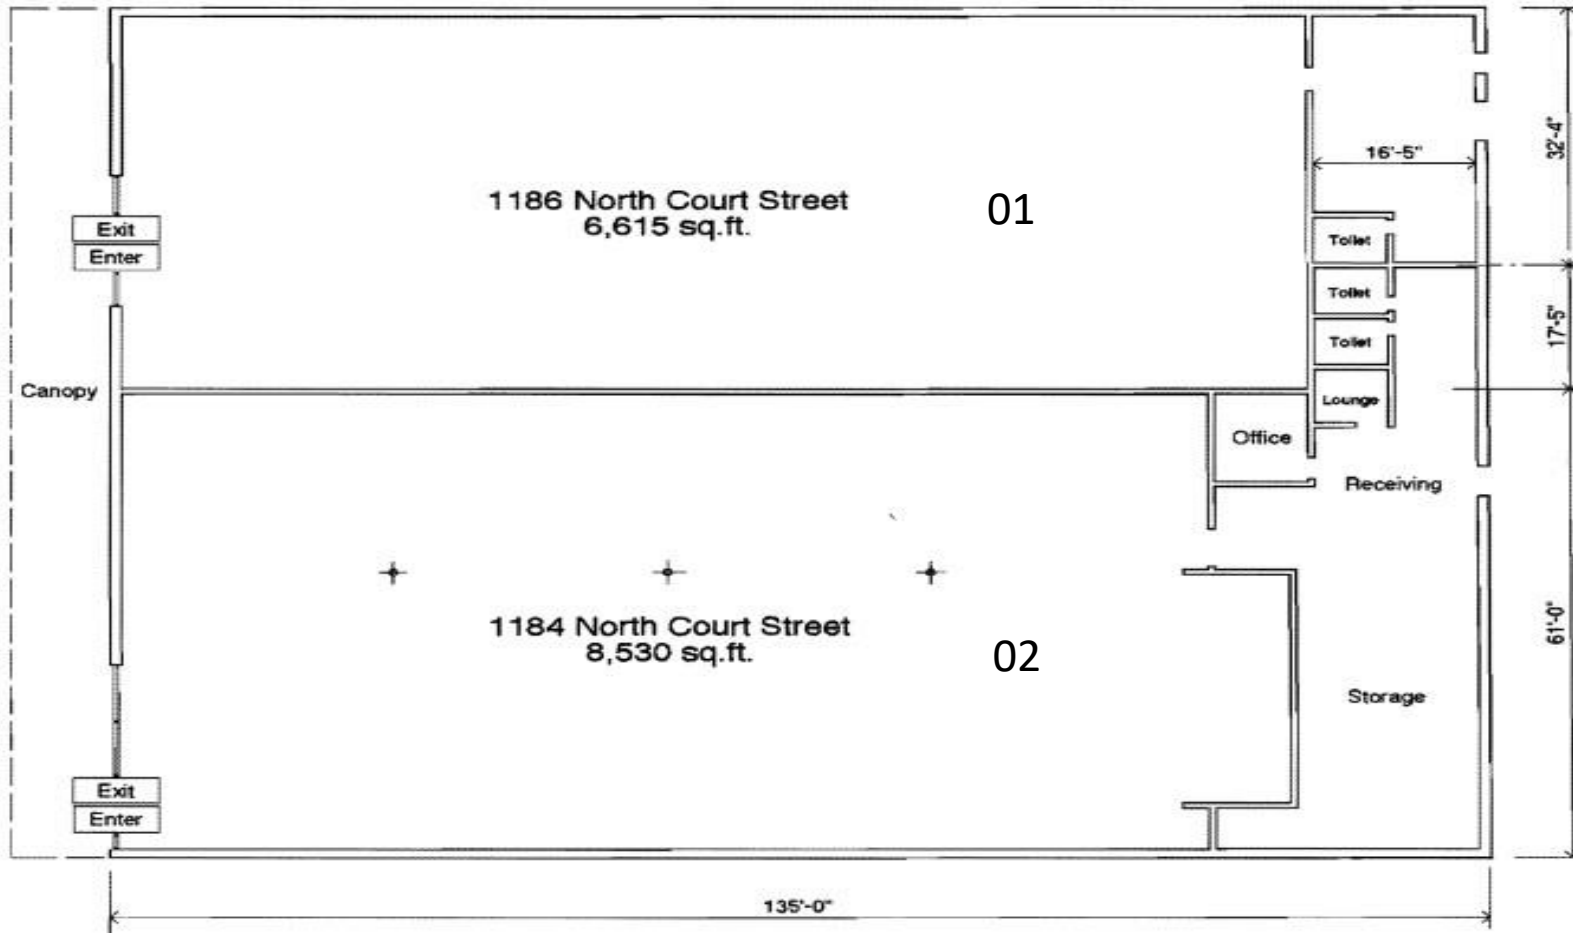

Circleville Plaza

PICKAWAY
COUNTY
CIRCLEVILLE,
OHIO

Shop No	Address	Sq. Ft.	Tenant
01	1186 N Court St	6,615	Snap Fitness
02	1184 N Court St	8,530	Ace Hardware