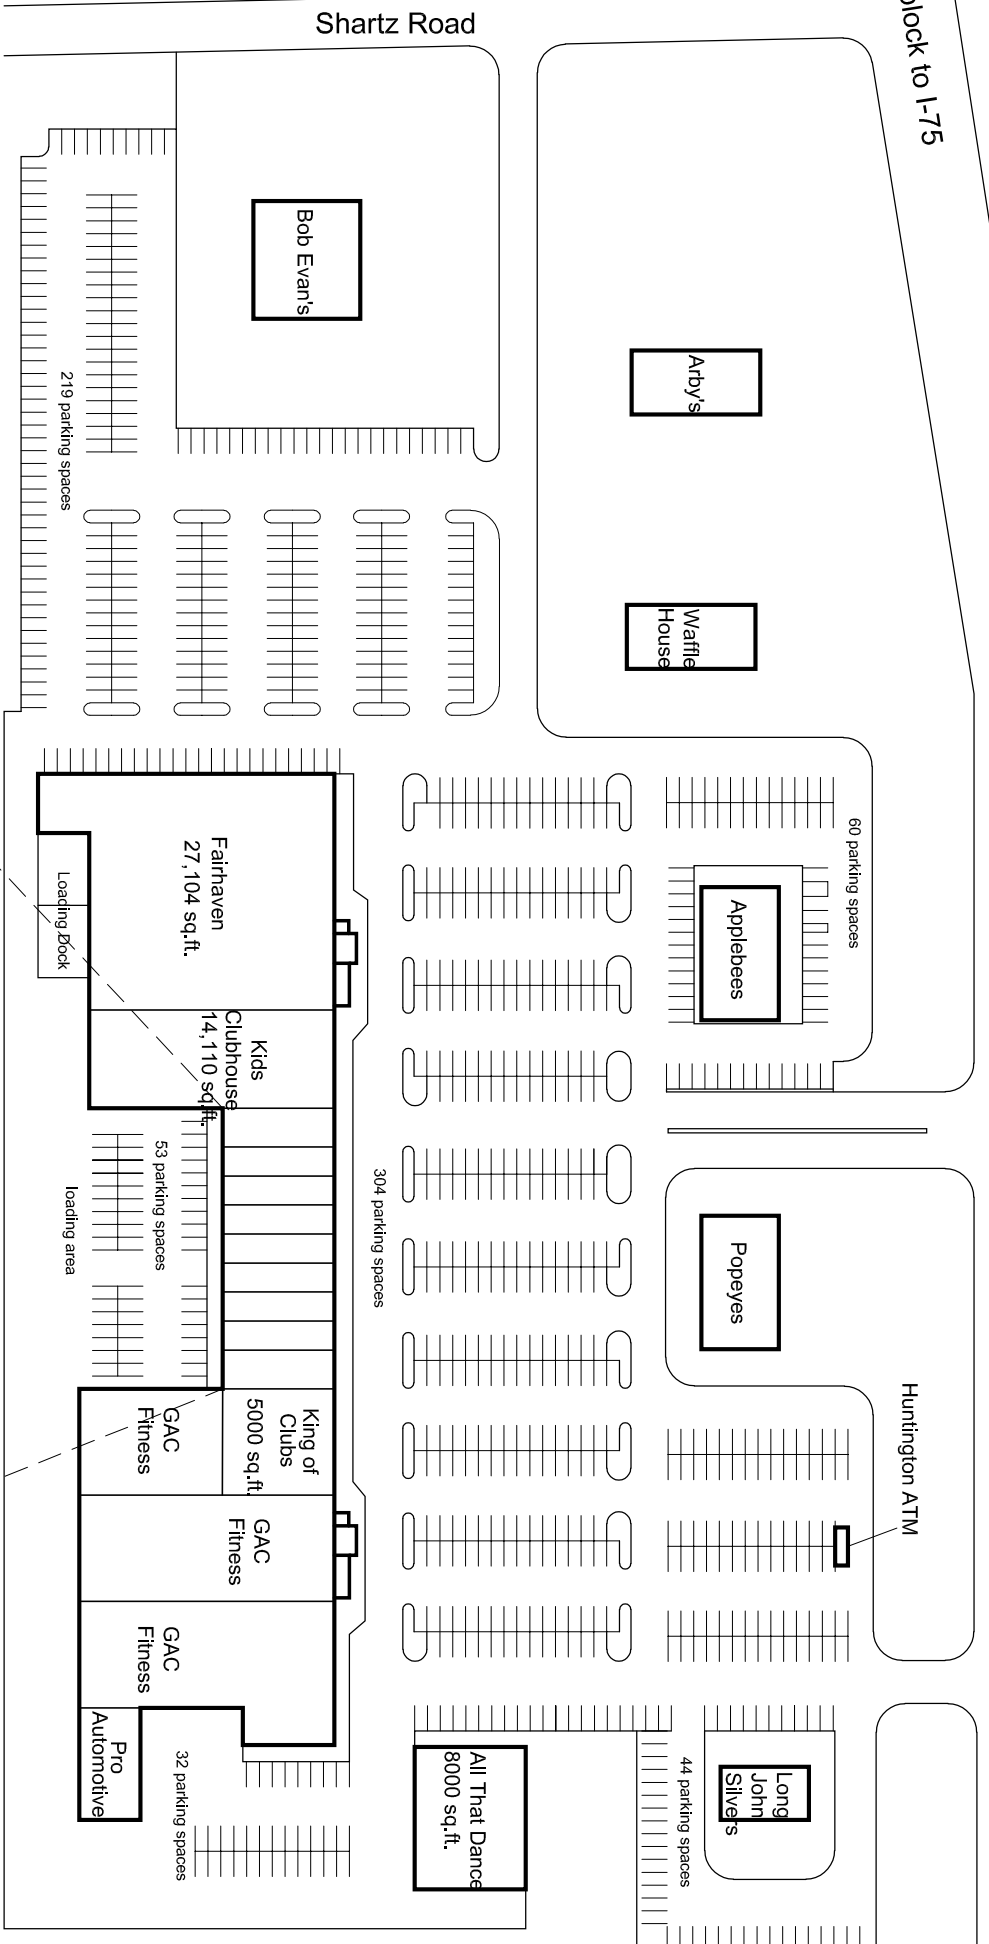

State Route 73

one block to I-75

Shop No.	Street Address	Area sq.ft.	Tenant
01	857 W. Central Dr.	2,200	The Barrel
02	855 W. Central Dr.	1,600	The Barrel
03	853 W. Central Dr.	1,600	Vapor Store
04	851 W. Central Dr.	1,600	Total Vision Center
05	847 W. Central Dr.	1,600	Total Vision Center
06	843 W. Central Dr.	1,600	Minute Men Staffing
07	841 W. Central Dr.	1,600	Holiday Nails
08	839 W. Central Dr.	1,600	Bicks Driving School
09	835 W. Central Dr.	2,200	Legacy Tattoo

01	02	03	04	05	06	07	08	09
2200 sq.ft.	1600 sq.ft.	1600 sq.ft.	1600 sq.ft.	1600 sq.ft.	1600 sq.ft.	1600 sq.ft.	1600 sq.ft.	2200 sq.ft.
27.5'	20'	20'	20'	20'	20'	20'	20'	27.5'

Midway Plaza
 Exhibit "A"
 Springboro, OH 45066
 The Leathery Company
 614-224-4440