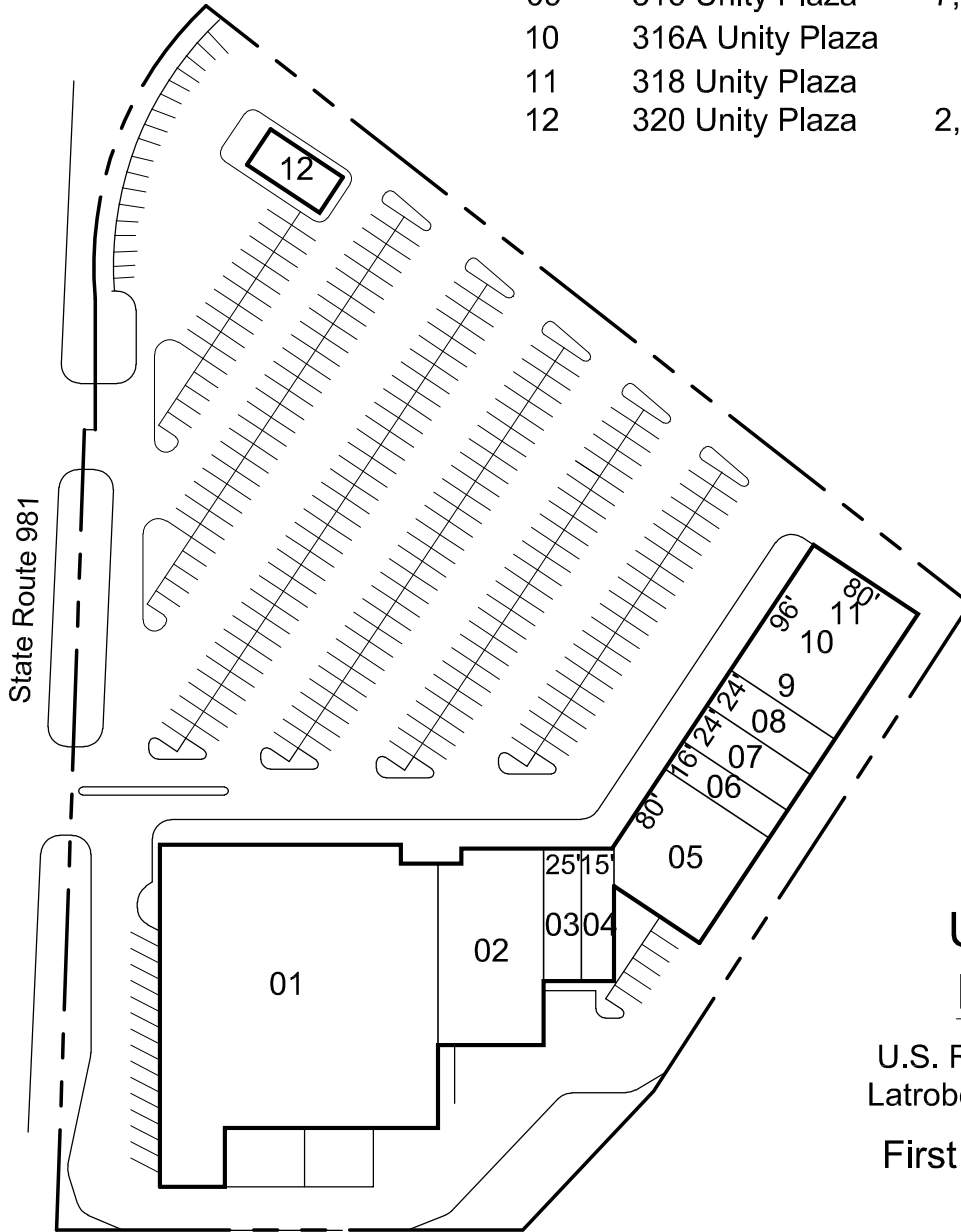

Shop No.	Street Address	Area sq.ft.	Tenant
01	300 Unity Plaza	32,523	Big Lots
02	302 Unity Plaza	7,800	US Micro solutions
03	304 Unity Plaza	2,000	Underground Church
04	306 Unity Plaza	1,200	Great Expectations
05	308 Unity Plaza	6,200	Great Expectations
06	310 Unity Plaza	1,280	Nail Club
07	312 Unity Plaza	1,920	Champion Martial Arts
08	314 Unity Plaza	1,920	Chinese Restaurant
09	316 Unity Plaza	7,680	Fresenius
10	316A Unity Plaza	↕	Fresenius
11	318 Unity Plaza		Fresenius
12	320 Unity Plaza	2,000	1st Summit Bank

Unity Plaza Exhibit "A"

U.S. Route 30 and S.R. 981
Latrobe, Pennsylvania 15601

First Latrobe Company
614-224-4440