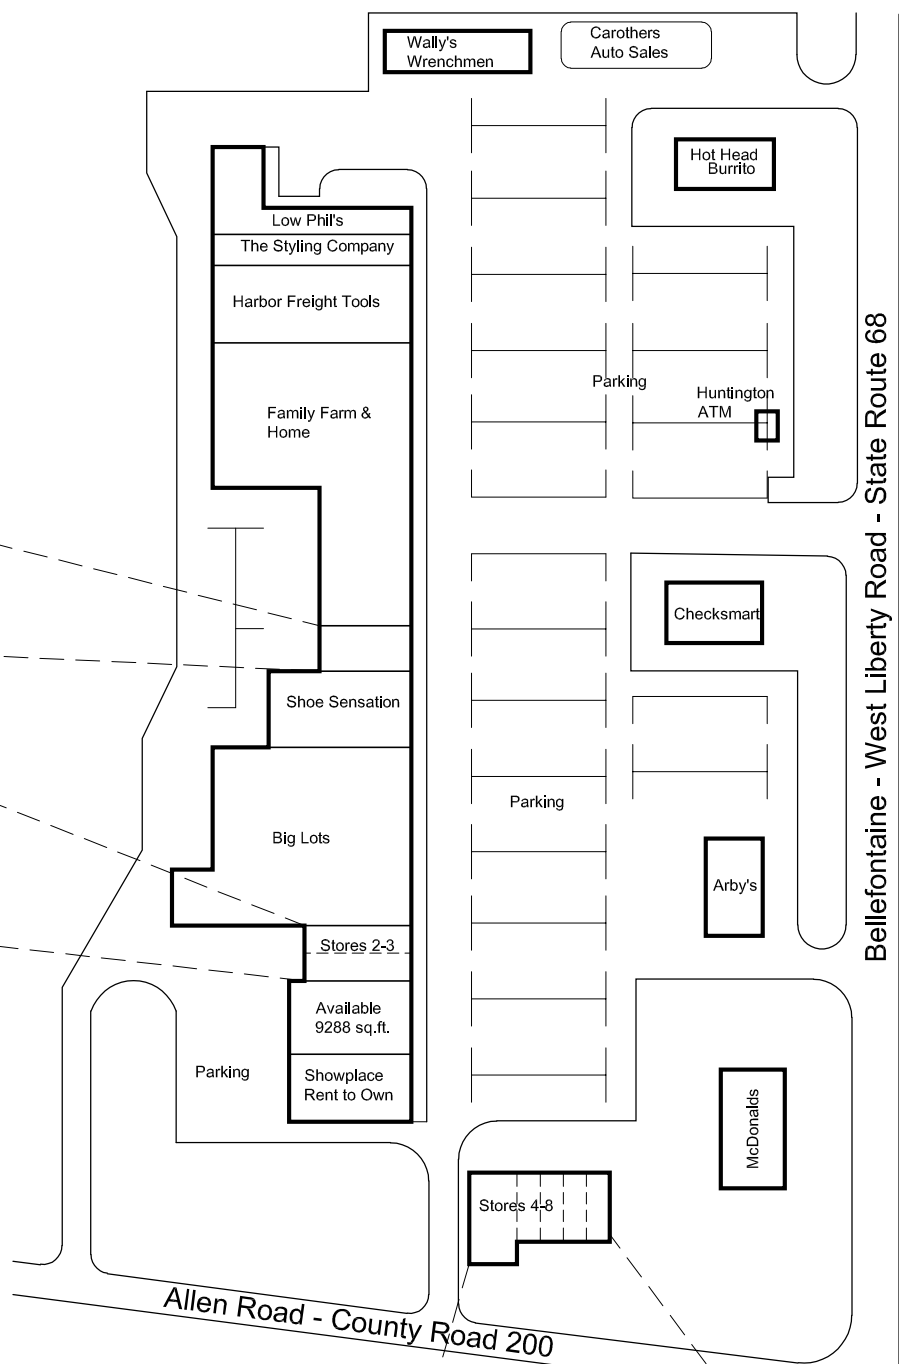

Fontaine Plaza Exhibit "A"

U.S. Route 68 & County Road 200
Bellefontaine, OH 43311

Shop No.	Street Address	Area sq.ft.	Tenant
01	1738 S. Main St.	3,200	Verizon Wireless
02	1770 S. Main St.	2,500	Surge
03	1790 S. Main St.	2,500	Ohio Automobile Club
04	1860 S. Main St.	3,200	Family Urgent Care
05	1840 S. Main St.	1,200	Liberty Tax Service
06	1830 S. Main St.	1,200	Haircuts -N-Such
07	1820 S. Main St.	1,200	U.S. Army Recruiters
08	1810 S. Main St.	1,200	Kable Staffing