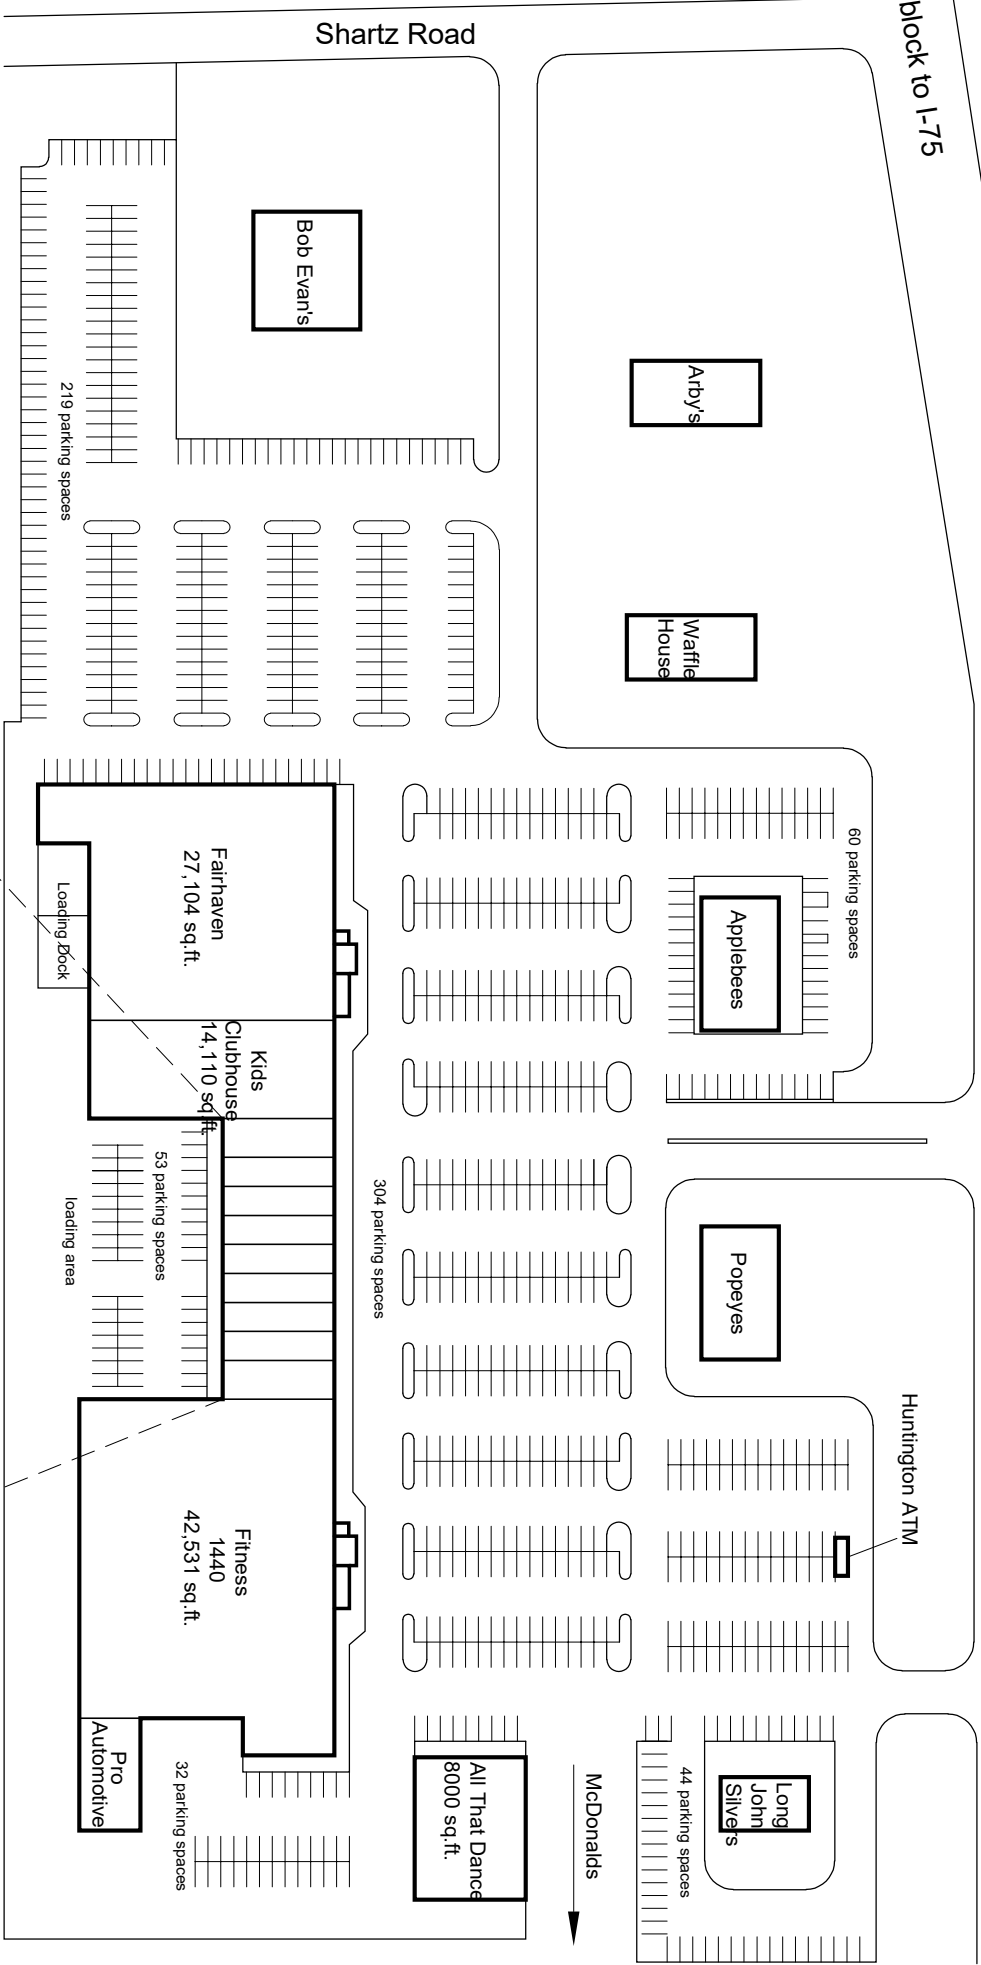

State Route 73

one block to I-75

| Shop No. | Street Address | Area sq. ft. | Tenant |
|----------|--------------------|--------------|----------------------|
| 01 | 857 W. Central Dr. | 2,200 | The Barrel |
| 02 | 855 W. Central Dr. | 1,600 | The Barrel |
| 03 | 853 W. Central Dr. | 1,600 | Vapor Store |
| 04 | 851 W. Central Dr. | 1,600 | Total Vision Center |
| 05 | 847 W. Central Dr. | 1,600 | Total Vision Center |
| 06 | 843 W. Central Dr. | 1,600 | Minute Men Staffing |
| 07 | 841 W. Central Dr. | 1,600 | Holiday Nails |
| 08 | 839 W. Central Dr. | 1,600 | Bicks Driving School |
| 09 | 835 W. Central Dr. | 2,200 | Legacy Tattoo |

| | | | | | | | | |
|--------------|--------------|--------------|--------------|--------------|--------------|--------------|--------------|--------------|
| 01 | 02 | 03 | 04 | 05 | 06 | 07 | 08 | 09 |
| 2200 sq. ft. | 1600 sq. ft. | 1600 sq. ft. | 1600 sq. ft. | 1600 sq. ft. | 1600 sq. ft. | 1600 sq. ft. | 1600 sq. ft. | 2200 sq. ft. |
| 27.5' | 20' | 20' | 20' | 20' | 20' | 20' | 20' | 27.5' |

Midway Plaza
 Exhibit "A"
 Springboro, OH 45066
 The Leathery Company
 614-224-4440