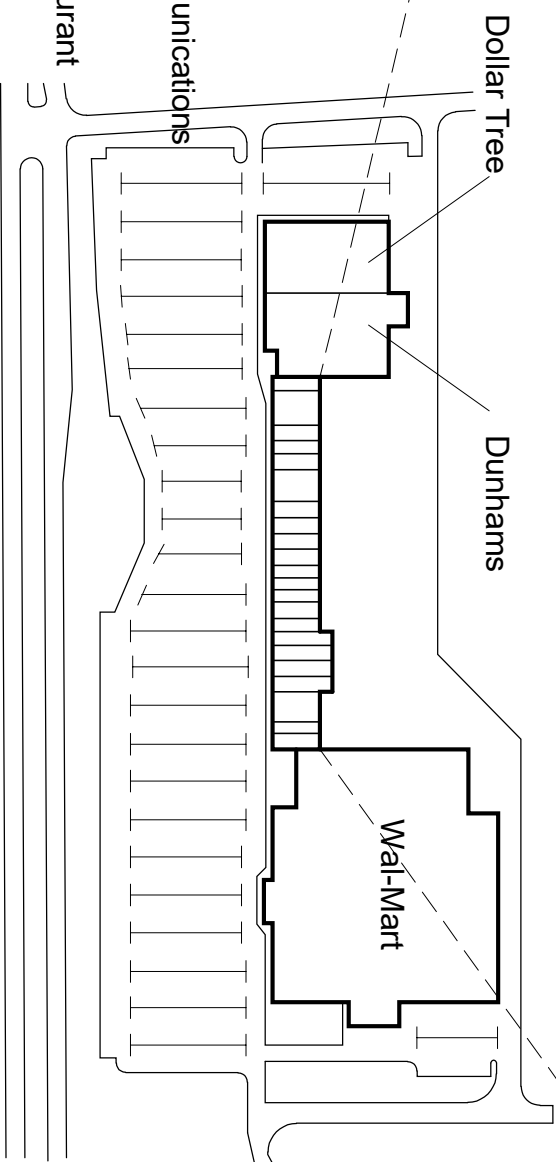

Shop No.	Street Address	Area sq.ft.	Tenant
01	480 W. Plaza Dr.	2,000	Envision Pools
02	474 W. Plaza Dr.	1,600	Benchmark PT
03	468 W. Plaza Dr.	2,500	Anytime Fitness
04	462 W. Plaza Dr.	2,500	Anytime Fitness
05	456 W. Plaza Dr.	2,500	Available
06	450 W. Plaza Dr.	2,500	Centennial Communications
07	444 W. Plaza Dr.	1,600	Hoosier Homes
08	438 W. Plaza Dr.	2,400	Cricket Wireless
09	432 W. Plaza Dr.	1,600	New China Restaurant
10	426 W. Plaza Dr.	2,000	Copper Canyon
11	494C W. Plaza Dr.	1,600	Hilty Builders
12	494B W. Plaza Dr.	5,000	Shoe Sensation
14	492B W. Plaza Dr.	1,800	Papa John's Pizza
15	492A W. Plaza Dr.	1,600	Showcase Furniture
16	490B W. Plaza Dr.	2,000	Showcase Furniture
17	490A W. Plaza Dr.	4,000	Showcase Furniture
19	488A W. Plaza Dr.	2,000	Showcase Furniture
20	486B W. Plaza Dr.	2,000	Showcase Furniture
21	486A W. Plaza Dr.	2,000	Showcase Furniture
22	484B W. Plaza Dr.	2,000	Showcase Furniture
23	484A W. Plaza Dr.	1,600	Available
24	482B W. Plaza Dr.	1,600	Nail Art
25	482A W. Plaza Dr.	1,600	Great Clips

Towne and Country Shopping Center
Exhibit "A"

U.S. Route 30 and State Route 109
 Columbia City, Indiana 46725