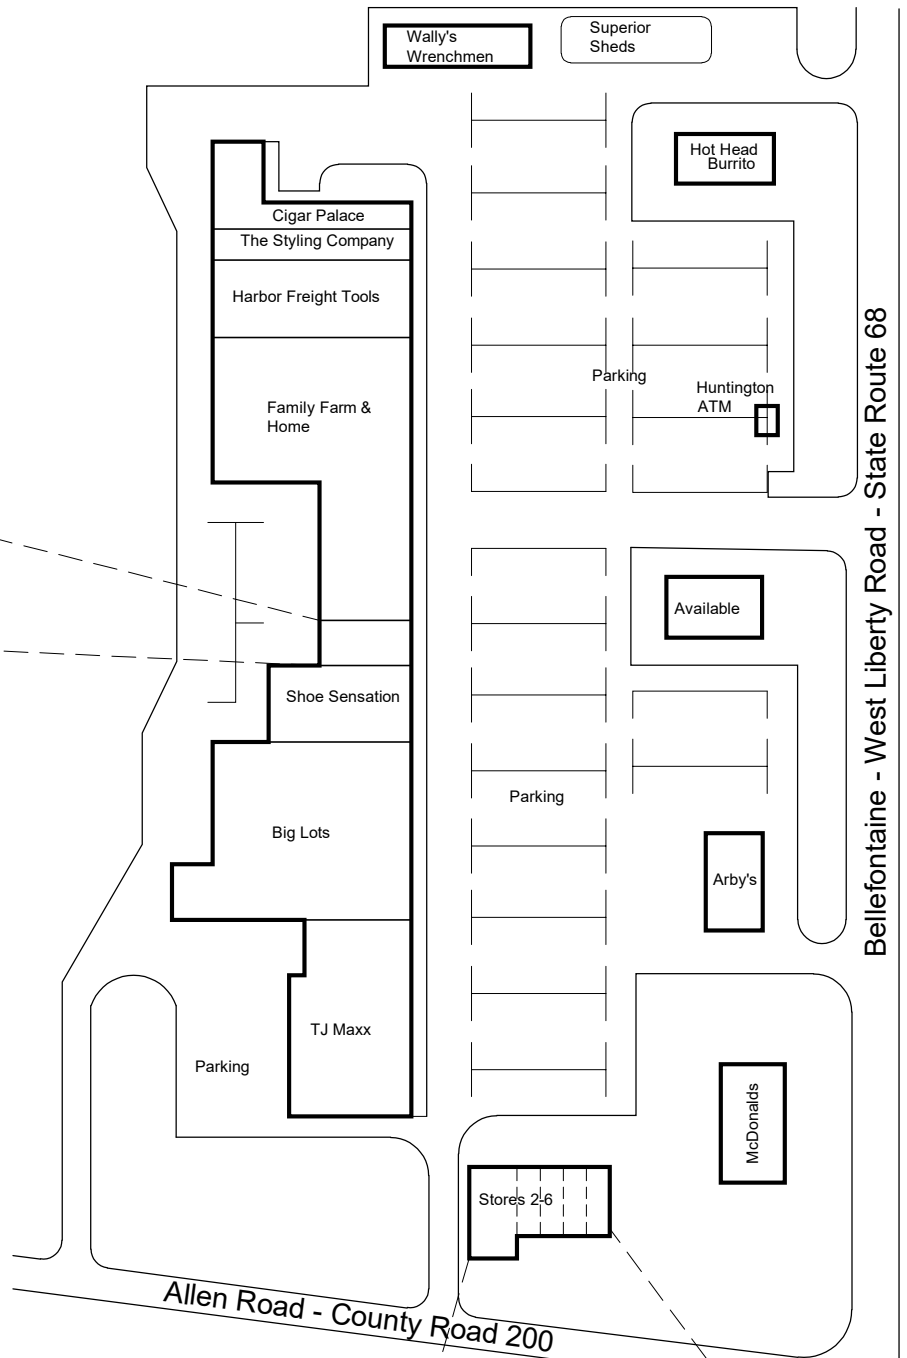

Fontaine Plaza Exhibit "A"

U.S. Route 68 & County Road 200
Bellefontaine, OH 43311

Shop No.	Street Address	Area sq.ft.	Tenant
01	1738 S. Main St.	3,200	Verizon Wireless
02	1860 S. Main St.	3,200	Family Urgent Care
03	1840 S. Main St.	1,200	Liberty Tax Service
04	1830 S. Main St.	1,200	Haircuts -N-Such
05	1820 S. Main St.	1,200	U.S. Army Recruiters
06	1810 S. Main St.	1,200	Kable Staffing