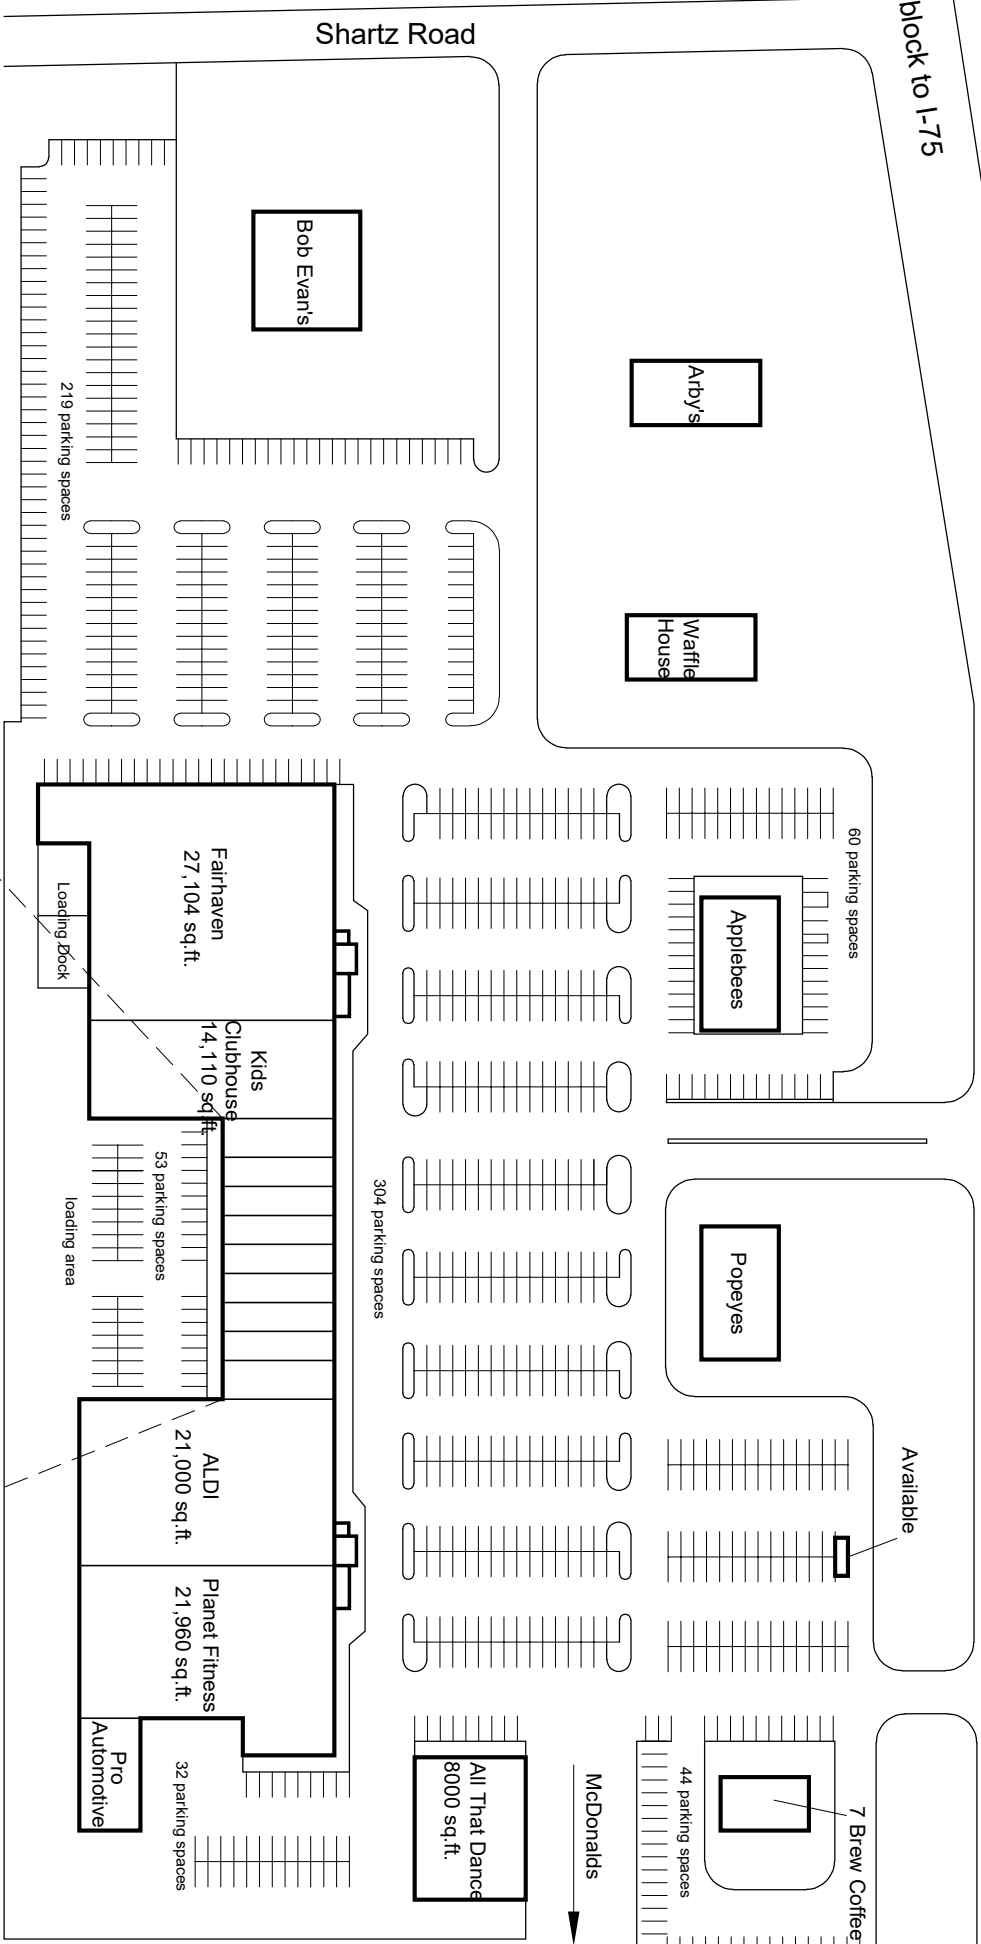

State Route 73

one block to I-75

Shop No.	Street Address	Area sq. ft.	Tenant
01	857 W. Central Dr.	2,200	The Barrel
02	855 W. Central Dr.	1,600	The Barrel
03	853 W. Central Dr.	1,600	Vapor Store
04	851 W. Central Dr.	1,600	Total Vision Center
05	847 W. Central Dr.	1,600	Total Vision Center
06	843 W. Central Dr.	1,600	Minute Men Staffing
07	841 W. Central Dr.	1,600	Holiday Nails
08	839 W. Central Dr.	1,600	Bicks Driving School
09	835 W. Central Dr.	2,200	Liberty Tax

01	02	03	04	05	06	07	08	09
2200 sq. ft.	1600 sq. ft.	1600 sq. ft.	1600 sq. ft.	1600 sq. ft.	1600 sq. ft.	1600 sq. ft.	1600 sq. ft.	2200 sq. ft.
27.5'	20'	20'	20'	20'	20'	20'	20'	27.5'

Midway Plaza
 Exhibit "A"
 Springboro, OH 45066
 The Leathery Company
 614-224-4440